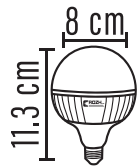

LED jambo plus 20W

Light: 8000K | Code: 0010511020

Light: 3000K | Code: 0010512020