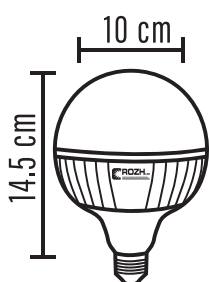

LED Jambo

VOLTAGE : 85-265V

- High quality led chip
- Longevity is up to 15,000
- Less heat, safe to use
- Does not emit ultraviolet (UV) and infrared (IR)
- Wide voltage range 85 - 265V
- The cylinder design with wide beam angle helps brighten large space.

Product Name	CODE	LIGHT	PIECE IN CARTON
LED jambo 20W	0010511020	8000K	50
LED jambo 20W	0010512020	3000K	50
LED jambo 30W	0010511030	8000K	40
LED jambo 30W	0010512030	3000K	40
LED jambo 40W	0010511040	8000K	25
LED jambo 40W	0010512040	3000K	25
LED jambo 50W	0010511050	8000K	30
LED jambo 50W	0010512050	3000K	30