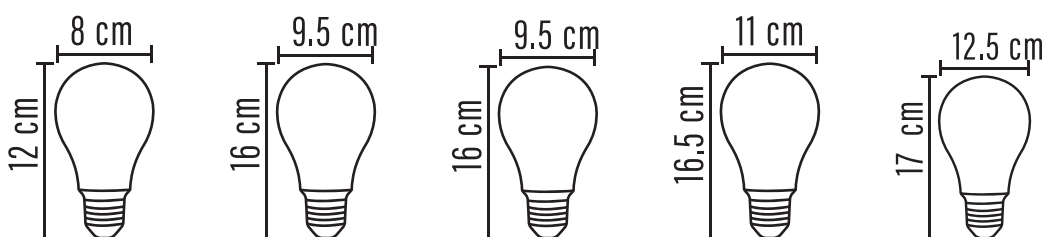

Product Name	CODE	LIGHT	PIECE IN CARTON
A BULB 9W	0010111009	8000K	30
A BULB 9W	0011712009	3000K	30
A BULB 12W	0010111012	8000K 3COLOR	100
A BULB 12W	0010112012	3000K 3COLOR	100
A BULB 15W	0010111015	8000K	30
A BULB 15W	0010111015	3000K	30
A BULB 18W	0010111018	8000K 3COLOR	30
A BULB 18W	0010111018	3000K 3COLOR	30
A BULB 24W	0011711024	8000K	30
A BULB 24W	0011712024	3000K	30