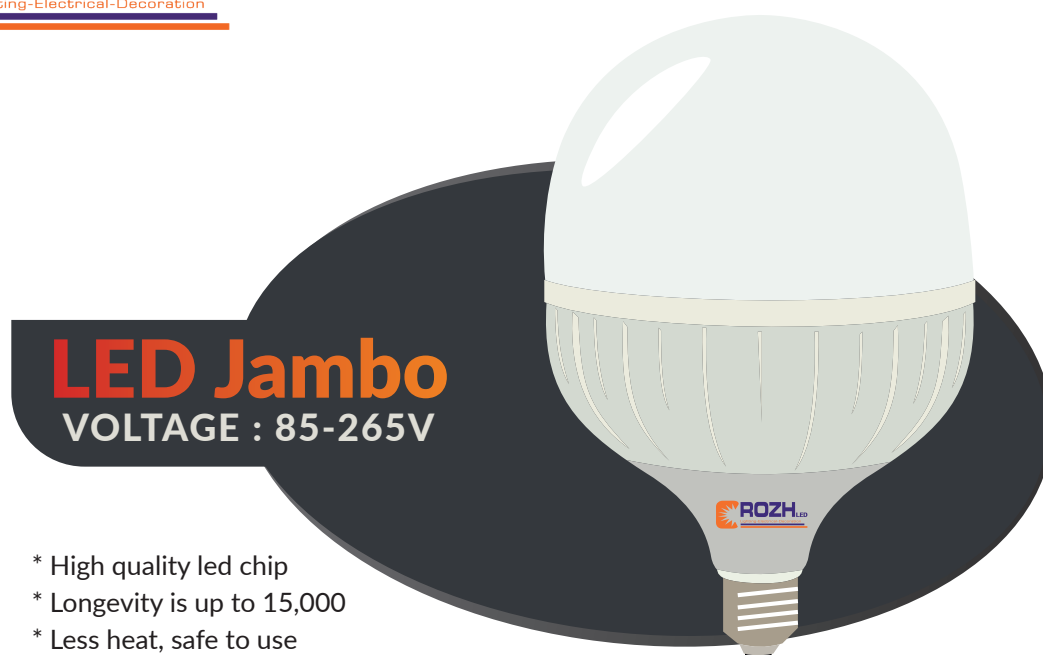

### LED jambo plus 50W

Light: 8000K | Code: 0010511050

Light: 3000K | Code: 0010512050

### LED jambo plus 60W

Light: 8000K | Code: 0010511060

Light: 3000K | Code: 0010512060