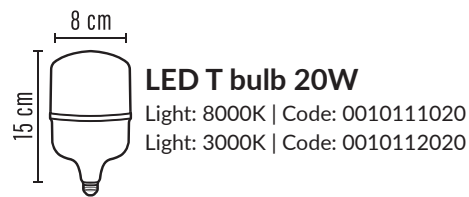

BULBS

**LED T BULB**  
VOLTAGE : 85-265V

- \* High quality led chip
- \* Longevity is up to 20,000
- \* Less heat, safe to use
- \* Does not emit ultraviolet (UV) and infrared (IR)
- \* Wide voltage range 100 - 240V
- \* The cylinder design with wide beam angle helps brighten large space.