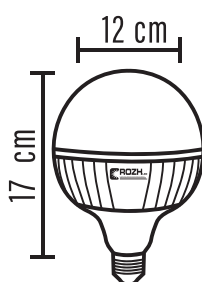

LED Jambo

VOLTAGE : 85-265V

- High quality led chip
- Longevity is up to 15,000
- Less heat, safe to use
- Does not emit ultraviolet (UV) and infrared (IR)
- Wide voltage range 85 - 265V
- The cylinder design with wide beam angle helps brighten large space.

Product Name	CODE	LIGHT	PIECE IN CARTON
LED jambo 20W	0010511020	8000K	50
LED jambo 20W	0010512020	3000K	50
LED jambo 30W	0010511030	8000K	40
LED jambo 30W	0010512030	3000K	40
LED jambo 40W	0010511040	8000K	25
LED jambo 40W	0010512040	3000K	25
LED jambo 50W	0010511050	8000K	30
LED jambo 50W	0010512050	3000K	30