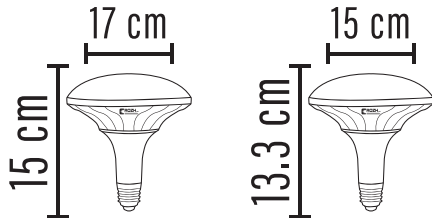

Product Name	CODE	LIGHT	PIECE IN CARTON
LED UMBRELLA 30W	0010311030	8000K	50
LED UMBRELLA 30W	0010312030	3000K	50
LED UMBRELLA 50W	0010311050	8000K	30
LED UMBRELLA 50W	0010312050	3000K	30
LED UMBRELLA 70W	0010311070	8000K	30
LED UMBRELLA 70W	0010312070	3000K	30