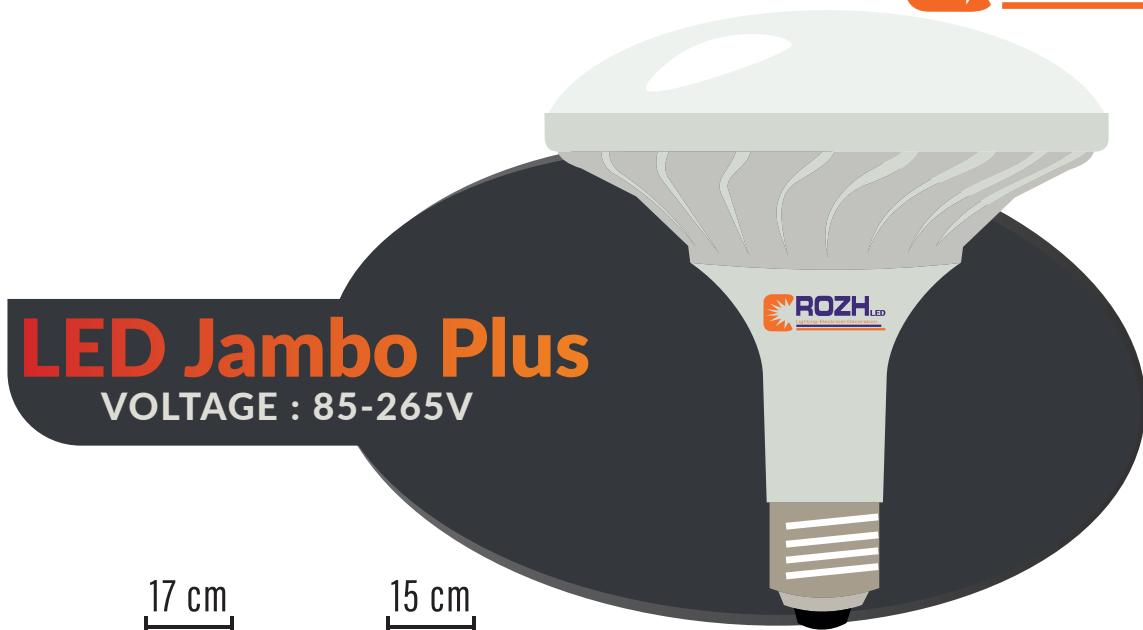

Product Name	CODE	LIGHT	PIECE IN CARTON
LED UMBRELLA 30W	0010311030	8000K	50
LED UMBRELLA 30W	0010312030	3000K	50
LED UMBRELLA 50W	0010311050	8000K	30
LED UMBRELLA 50W	0010312050	3000K	30
LED UMBRELLA 70W	0010311070	8000K	30
LED UMBRELLA 70W	0010312070	3000K	30