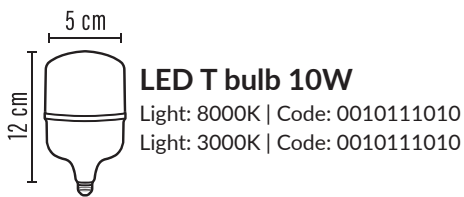

BULBS

**LED T BULB**  
VOLTAGE : 85-265V

- \* High quality led chip
- \* Longevity is up to 20,000
- \* Less heat, safe to use
- \* Does not emit ultraviolet (UV) and infrared (IR)
- \* Wide voltage range 100 - 240V
- \* The cylinder design with wide beam angle helps brighten large space.