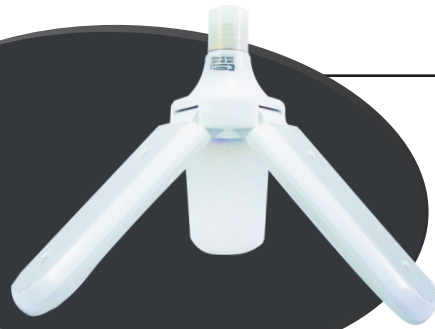

FAN LIGHT
VOLTAGE : 85-305V

36w

CODE: 0010411038

LIGHT: 8000K

PIECE IN CARTON: 60