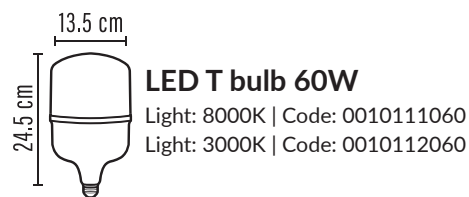

BULBS

**LED T BULB**  
VOLTAGE : 85-265V

- \* High quality led chip
- \* Longevity is up to 20,000
- \* Less heat, safe to use
- \* Does not emit ultraviolet (UV) and infrared (IR)
- \* Wide voltage range 100 - 240V
- \* The cylinder design with wide beam angle helps brighten large space.