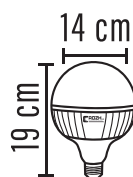

LED jambo plus 60W

Light: 8000K | Code: 0010511060

Light: 3000K | Code: 0010512060