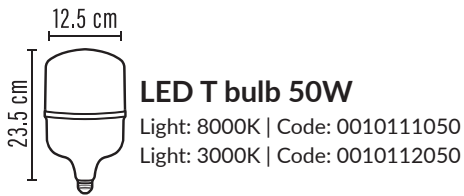

BULBS

**LED T BULB**  
VOLTAGE : 85-265V

- \* High quality led chip
- \* Longevity is up to 20,000
- \* Less heat, safe to use
- \* Does not emit ultraviolet (UV) and infrared (IR)
- \* Wide voltage range 100 - 240V
- \* The cylinder design with wide beam angle helps brighten large space.