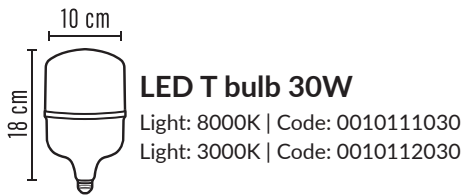

BULBS

**LED T BULB**  
VOLTAGE : 85-265V

- \* High quality led chip
- \* Longevity is up to 20,000
- \* Less heat, safe to use
- \* Does not emit ultraviolet (UV) and infrared (IR)
- \* Wide voltage range 100 - 240V
- \* The cylinder design with wide beam angle helps brighten large space.